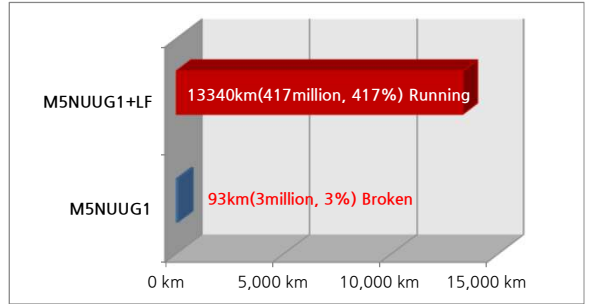

Normal Life Time

$$L = \left(\frac{f_H \times f_T \times f_C}{f_W} \times \frac{C}{P_C} \right)^3 \times 50km$$

Factor of Load	1
Dyn. Load	631 N
Target distance	3,200 km
Target Cycle	100,000,000 times