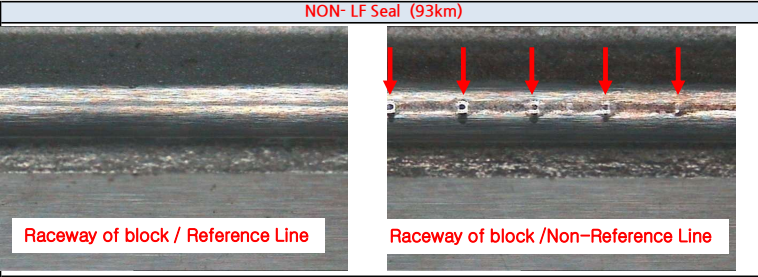

Normal Life Time

$$L = \left(\frac{f_H \times f_T \times f_C}{f_W} \times \frac{C}{P_C} \right)^3 \times 50km$$

Factor of Load	1
Dyn. Load	631 N
Target distance	3,200 km
Target Cycle	100,000,000 times